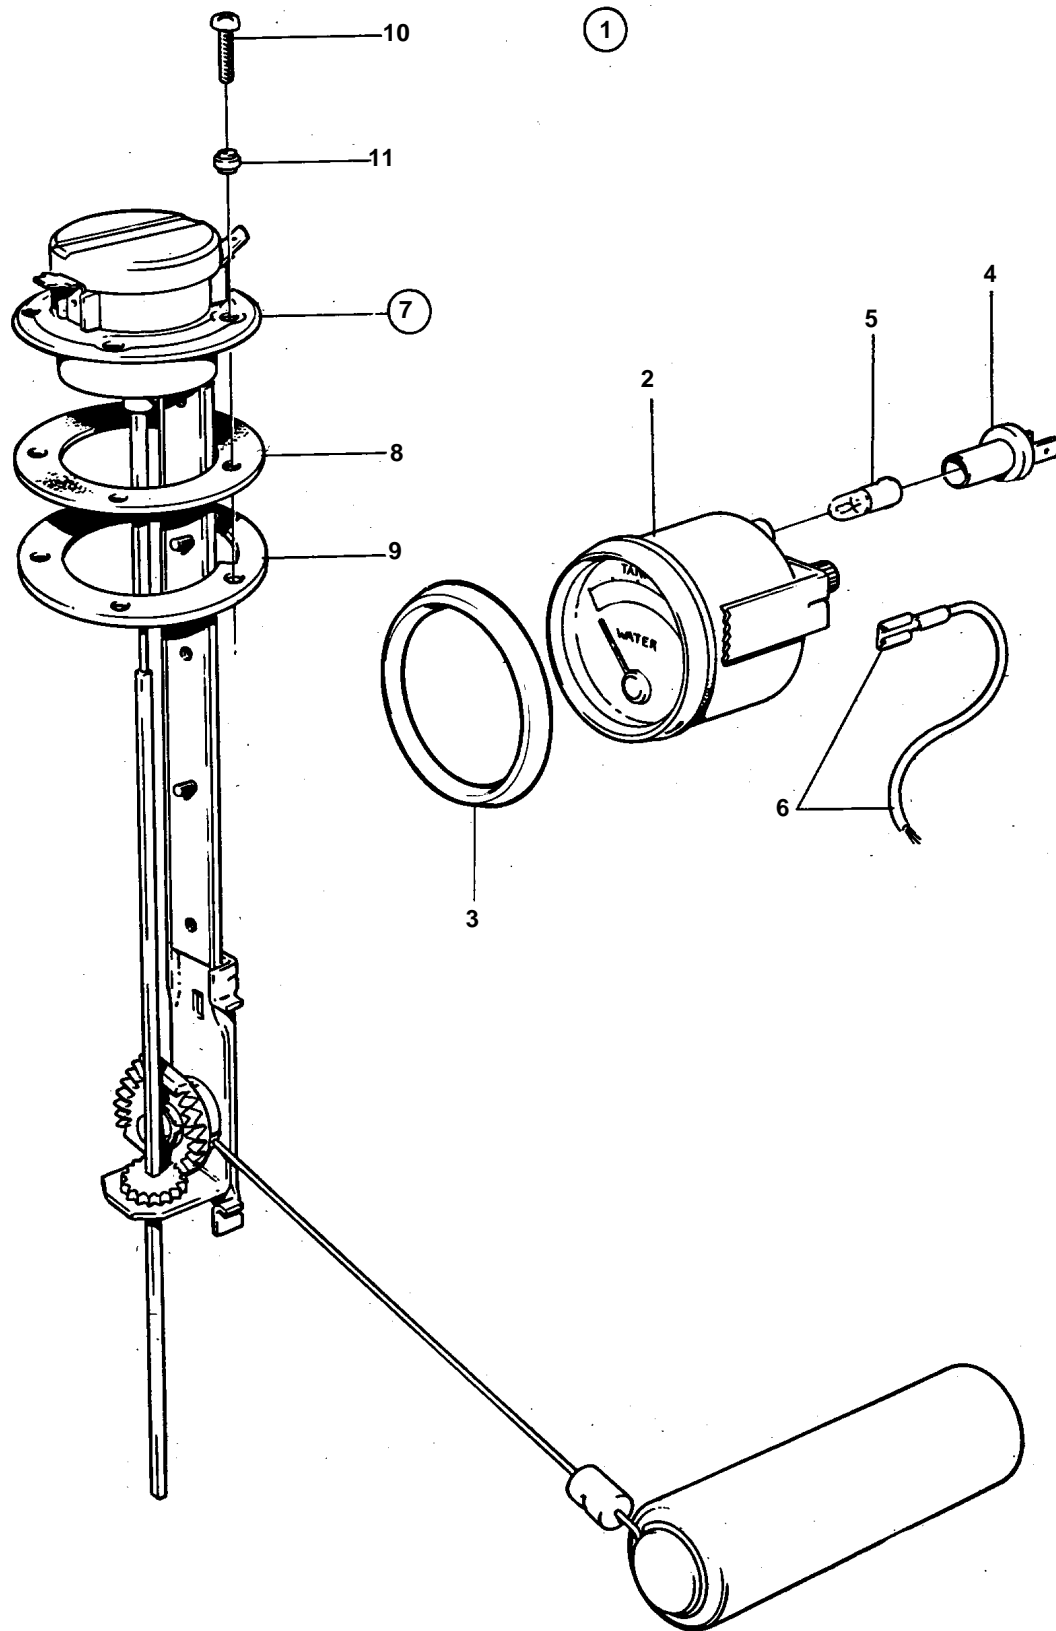

COMMON

COMMON

REF	PART NO.	QTY	DESCRIPTION	NOTES
1	828715	1		24V
2	828633	1	• Tank gauge	*
3	828542	1	• Front ring	REPL BY 858643
	858643	1	• Front ring	
4	808175	1	• Bulb socket	
5	182059	1	• Bulb	
6		X	• CABLES AND TERMINALS	SEE GROUP 3
7	837999	1	• Tank sensor	
8	89865	1	• • Gasket	
9	834480	1	• • Flange	
10	956078	4	• • Screw	L = 16 MM
	956081	1	• • Screw	L = 25 MM
11	834481	5	• • Gasket	